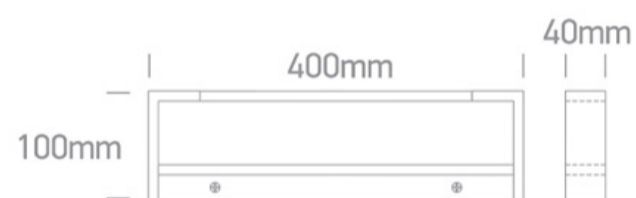

18 Bathroom > Mirror Lights Adjustable

38112C/W/W

12W LED fitting ideal for installation above the bathroom mirror, IP44.

Supplied with non-dimmable LED driver.

Complies with standard EN60598-1 and any other specific standards.

Downloads

Dimensions

Physical Specification

Item Group	18 Bathroom
Family	Mirror Lights Adjustable
Order Code	38112C/W/W
Colour	White
Material	Aluminium
Diffuser Material	Acrylic
Shape	Rectangular
Length	400mm
Width	100mm
Height	40mm
Surface Wall	Yes
Indoor	Yes