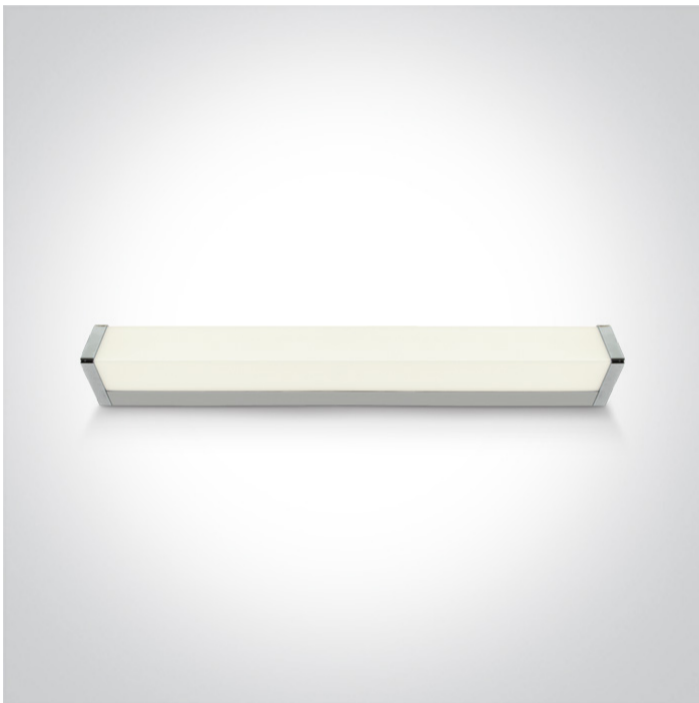

18 Bathroom>The Mirror LED Square Aluminium + PC

38114MA/C

16W LED fitting ideal for installation above the bathroom mirror, IP44.

Supplied with non-dimmable LED driver.

Complies with standard EN60598-1 and any other specific standards.

Downloads

Dimensions

Physical Specification

Item Group	18 Bathroom
Family	The Mirror LED Square Aluminium + PC
Order Code	38114MA/C
Colour	Chrome
Material	Aluminium
Diffuser Material	PC
Shape	Rectangular
Length	600mm
Width	75mm
Height	60mm
Surface Wall	Yes
Indoor	Yes