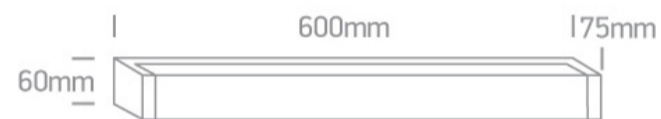

18 Bathroom>The Mirror LED Square Aluminium + PC

38114MA/C

16W LED fitting ideal for installation above the bathroom mirror, IP44.

Supplied with non-dimmable LED driver.

Complies with standard EN60598-1 and any other specific standards.

Downloads

Dimensions

Physical Specification

Item Group	18 Bathroom
Family	The Mirror LED Square Aluminium + PC
Order Code	38114MA/C
Colour	Chrome
Material	Aluminium
Diffuser Material	PC
Shape	Rectangular
Length	600mm
Width	75mm
Height	60mm
Surface Wall	Yes
Indoor	Yes