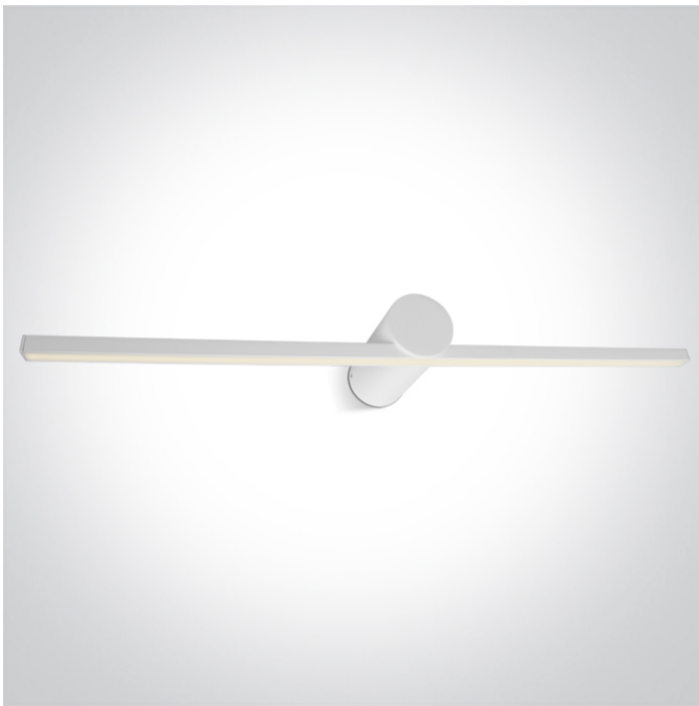

18 Bathroom>Slim Mirror Lights

## 38114N/W/W

14W LED fitting ideal for installation above the bathroom mirror, IP44.

Supplied with non-dimmable LED driver.

Complies with standard EN60598-1 and any other specific standards.

### Dimensions

### Physical Specification

Item Group	18 Bathroom
Family	Slim Mirror Lights
Order Code	38114N/W/W
Colour	White
Material	Aluminium
Diffuser Material	PC
Shape	Rectangular
Length	600mm
Width	130mm
Height	60mm
Surface Wall	Yes
Indoor	Yes