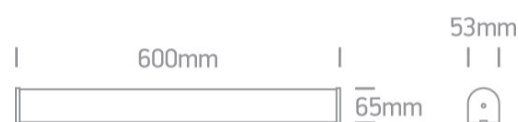

16 Bathroom & Mirror>The Mirror LED Round Aluminium + PC

38115C/C

15W LED fitting ideal for installation above the bathroom mirror, IP44.

Supplied with non-dimmable LED driver.

Complies with standard EN60598-1 and any other specific standards.

Downloads

Dimensions

Gallery

Physical Specification

Item Group	16 Bathroom & Mirror
Family	The Mirror LED Round Aluminium + PC
Order Code	38115C/C
Colour	Chrome
Material	Aluminium
Diffuser Material	PC
Shape	Rectangular

Length	600mm
Width	65mm
Height	53mm
Surface Wall	Yes
Indoor	Yes

Electrical Characteristics

Gear	Built In
Fitting + Driver	
Input Voltage	220-240V
50 Hz	Yes
60 Hz	Yes
Safety Class	
Power(Watts)	15W
IP Rating	IP44
Light Source	LED built in
Dimmable	No
F Mark	

Illumination Data

Colour Temperature	4000K
Lumen Output	1300lm
Light Efficiency	86,67lm/W
CRI	80
Illumination Diagram	

Packing Info

Box Length	62cm
Box Width	6cm
Box Height	7,5cm
Box Weight	0,7kg
Pcs/Carton	10
Barcode	5291889046240
HS Code	9405409900