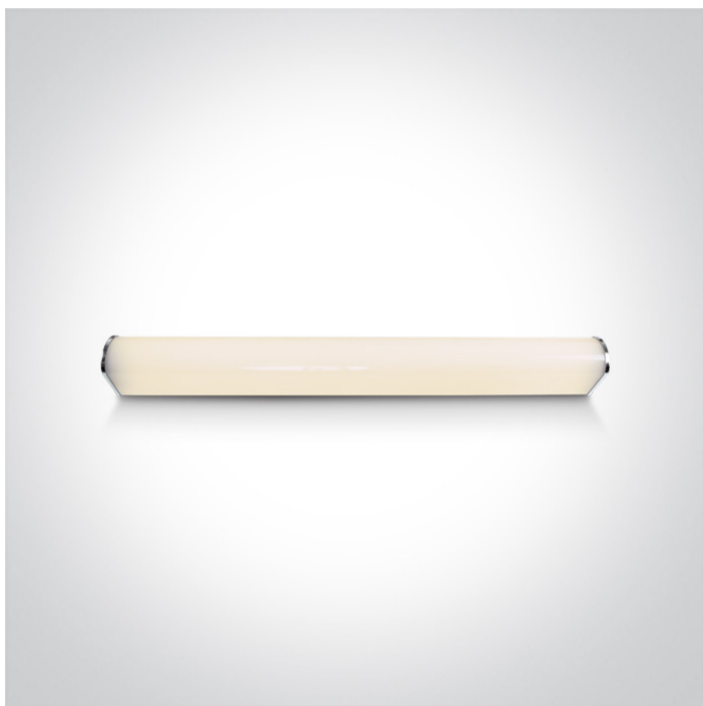

16 Bathroom & Mirror>The Mirror LED Round Aluminium + PC

38115C/C

15W LED fitting ideal for installation above the bathroom mirror, IP44.

Supplied with non-dimmable LED driver.

Complies with standard EN60598-1 and any other specific standards.

Downloads

Dimensions

Gallery

Physical Specification

Item Group	16 Bathroom & Mirror
Family	The Mirror LED Round Aluminium + PC
Order Code	38115C/C
Colour	Chrome
Material	Aluminium
Diffuser Material	PC
Shape	Rectangular

Length	600mm
Width	65mm
Height	53mm
Surface Wall	Yes
Indoor	Yes

Electrical Characteristics

Gear	Built In
Fitting + Driver	
Input Voltage	220-240V
50 Hz	Yes
60 Hz	Yes
Safety Class	
Power(Watts)	15W
IP Rating	IP44
Light Source	LED built in
Dimmable	No
F Mark	