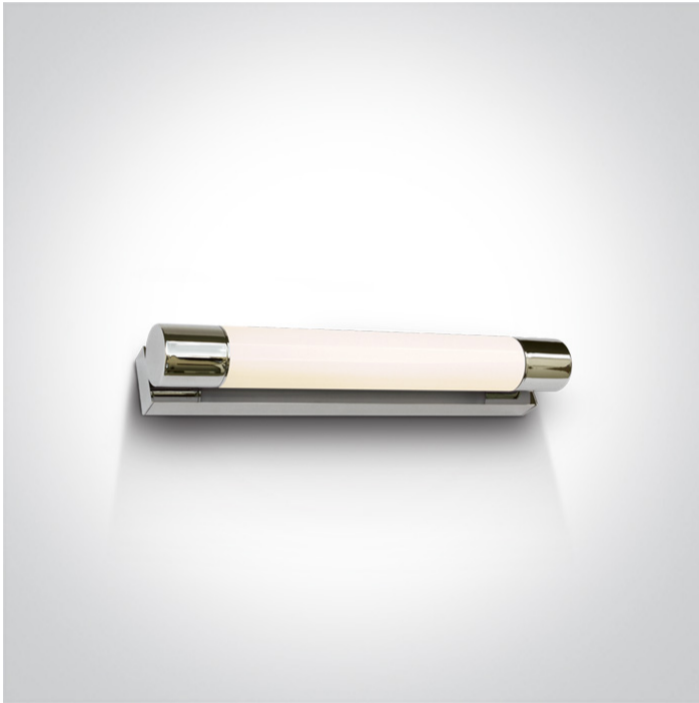

16 Bathroom & Mirror>Mirror Light

38124/C

24W 2G11 fitting, ideal for installation above the bathroom mirror, IP44.

Complete with electronic ballast.

Complies with standard EN60598-1 and any other specific standards.

Downloads

Dimensions

Physical Specification

Item Group	16 Bathroom & Mirror
Family	Mirror Light
Order Code	38124/C
Colour	Chrome
Material	Die Cast
Diffuser Material	Acrylic
Shape	Circular
Height	70mm
Diameter	465mm
Surface Wall	Yes
Indoor	Yes

Fitting	
IP Rating	IP44

Gear	
Gear Type	PL/Fluo Ballast
Input Voltage	220-240V
50 Hz	Yes
60 Hz	Yes
Power(Watts)	24W
Constant Current	Yes
IP Rating	IP20
Safety Class	
Dimmable	No
Brand	3AAA

Illumination Data