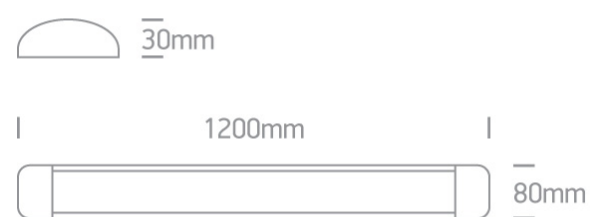

11 Office & Kitchen>The LED Linear Range

38135L/W/C

35W LED fitting ideal for office installation, IP20.

Supplied with non-dimmable LED driver.

Complies with standard EN60598-1 and any other specific standards.

Downloads

Dimensions

Accessories

050090

Physical Specification

Item Group	11 Office & Kitchen
Family	The LED Linear Range
Order Code	38135L/W/C
Colour	White
Material	Aluminium
Diffuser Material	PC

Shape	Rectangular
Length	1200mm
Width	80mm
Height	30mm
Surface Ceiling	Yes
Indoor	Yes

Electrical Characteristics

Gear	Built In
Fitting + Driver	
Input Voltage	220-240V
50 Hz	Yes
60 Hz	Yes
Safety Class	
Power(Watts)	35W
IP Rating	IP20
Light Source	LED built in
Dimmable	No
F Mark	

Fitting	
Power(Watts)	34W
IP Rating	IP20
Light Source	LED built in
LED Type	SMD 2835
LED Brand	Sanan

4000K

3100lm

88,57lm/W

80

Packing Info

Box Length
Box Width
Box Height
Box Weight
Pcs/Carton
Barcode
HS Code

123,5cm

13,5cm