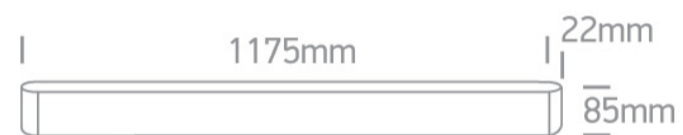

## 38140AU/B/C

40W suspended linear diffuser with uplight, ideal for offices.

Complete with 900mA driver and 3m suspension kit.

Complies with standard EN60598-1 and any other specific standards.

### Dimensions

Black

Material

Aluminium

Diffuser Material

Plastic

Shape

Rectangular

Length	1175mm
Width	22mm
Height	85mm
Suspended Ceiling	Yes
Indoor	Yes
Adjustable	No