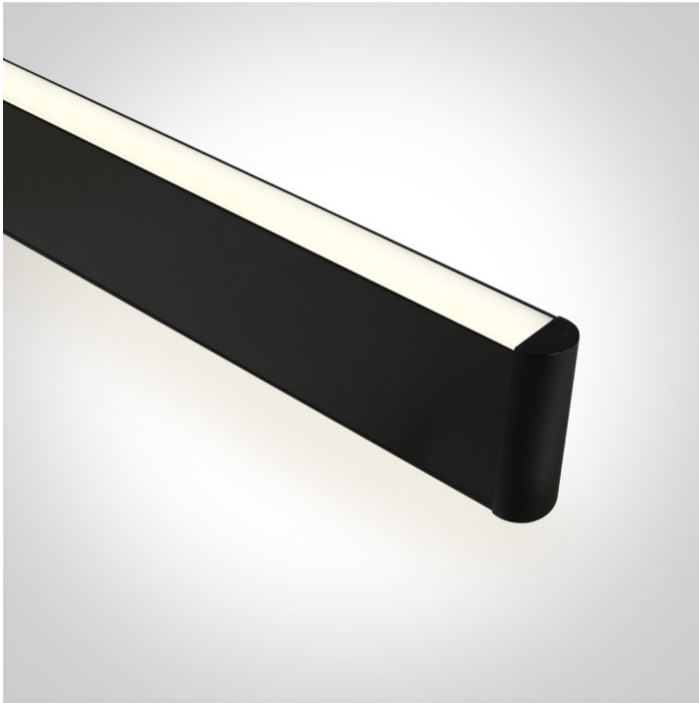

## 11 Office & Kitchen>Up & Down LED Linear Profiles

## 38140AU/B/C

40W suspended linear diffuser with uplight, ideal for offices.

Complete with 900mA driver and 3m suspension kit.

Complies with standard EN60598-1 and any other specific standards.

Black

Material

Aluminium

Diffuser Material

Plastic

Shape

Rectangular

Length	1175mm
Width	22mm
Height	85mm
Suspended Ceiling	Yes
Indoor	Yes
Adjustable	No