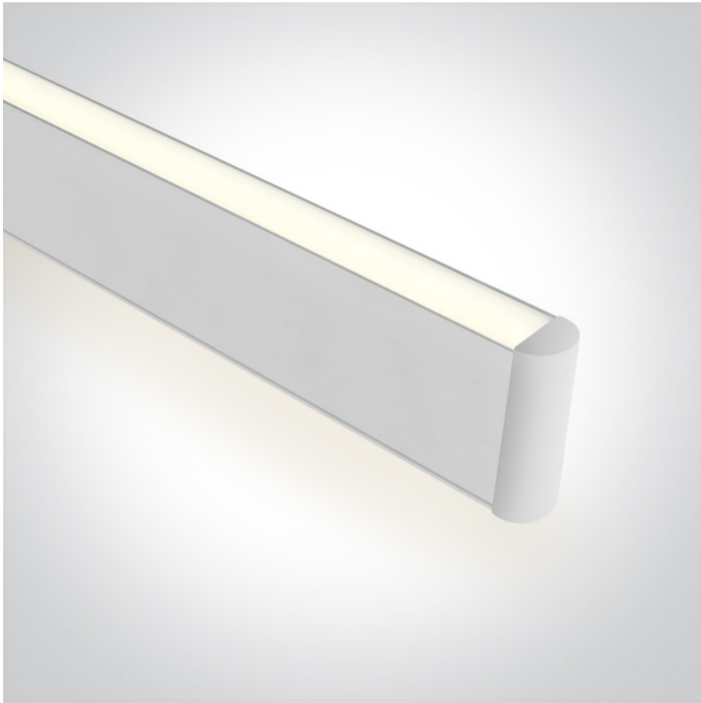

11 Office & Kitchen>Up & Down LED Linear Profiles

38140AU/W/C

40W suspended linear diffuser with uplight, ideal for offices.

Complete with 900mA driver and 3m suspension kit.

Complies with standard EN60598-1 and any other specific standards.

Downloads

Dimensions

Gallery

Physical Specification

Item Group	11 Office & Kitchen
Family	Up & Down LED Linear Profiles
Order Code	38140AU/W/C
Colour	White
Material	Aluminium
Diffuser Material	Plastic
Shape	Rectangular

Length	1175mm
Width	22mm
Height	85mm
Suspended Ceiling	Yes
Indoor	Yes
Adjustable	No

Electrical Characteristics

Gear	Built In
Fitting + Driver	
Input Voltage	220-240V
50 Hz	Yes
60 Hz	Yes
Safety Class	
Power(Watts)	40W
IP Rating	IP20
Light Source	LED built in
Dimmable	No
F Mark	