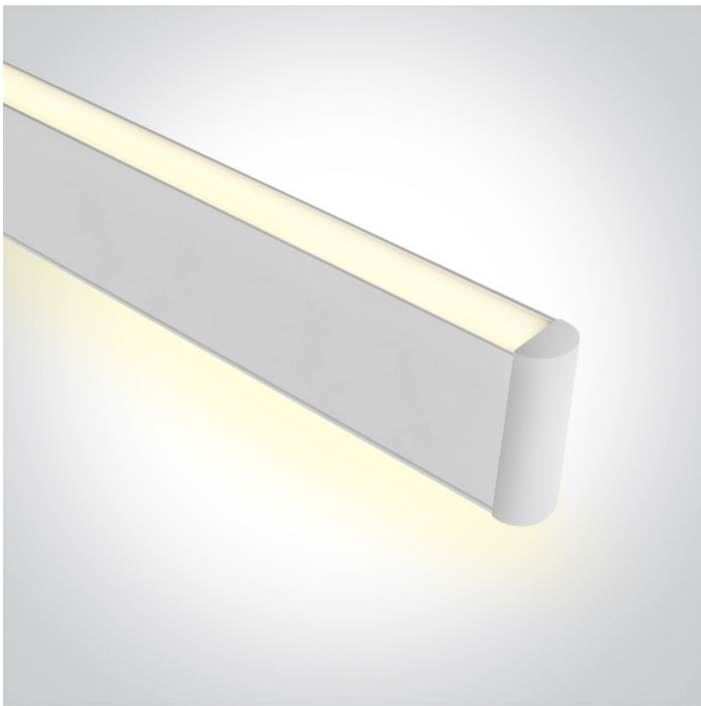

11 Office & Kitchen>Up & Down LED Linear Profiles

38140AU/W/W

40W suspended linear diffuser with uplight, ideal for offices.

Complete with 900mA driver and 3m suspension kit.

Complies with standard EN60598-1 and any other specific standards.

Downloads

Dimensions

Gallery

Physical Specification

Item Group	11 Office & Kitchen
Family	Up & Down LED Linear Profiles
Order Code	38140AU/W/W
Colour	White
Material	Aluminium
Diffuser Material	Plastic
Shape	Rectangular