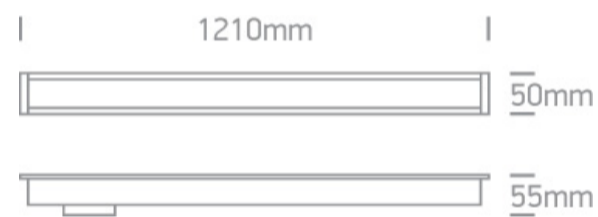

New 2025 Edition 2>Office & Kitchen

38145AR/B/V

CCT and Power variable 40W UGR19 Recessed linear with diffuser, ideal for offices.

Complete with power variable driver.

Complies with standard EN60598-1 and any other specific standards.

Downloads

Dimensions

Gallery

Physical Specification

Item Group	New 2025 Edition 2
Family	Office & Kitchen
Order Code	38145AR/B/V
Colour	Black
Material	Aluminium
Shape	Rectangular
Length	1210mm

Width	50mm
Height	55mm
Cutout Hole Width	1200mm
Cutout Hole Length	37mm
Recessed Ceiling	Yes
Depth Required	80mm
Indoor	Yes
Adjustable	No

Colour Temperature	3000K-4000K-5000K
Lumen Output	3800lm (40W)
Light Efficiency	95lm/W
CRI	90
Illumination Diagram	
UGR	19

Packing Info

Pcs/Carton	12
Barcode	5291889082460
HS Code	9405413990

Certification & Warranty