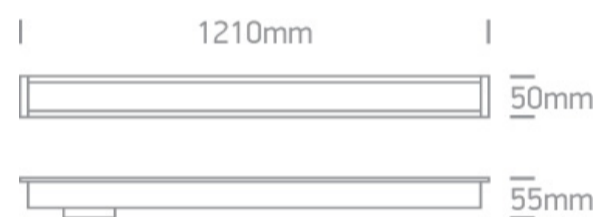

11 Office & Kitchen>UGR19 Recessed LED Linear Profiles

38145AR/B/W

40W UGR19 Recessed linear with diffuser, ideal for offices.
Complete with 1000mA driver , 6pcs fixing clips, 4pcs connectors & 2pcs end cups. .

Complies with standard EN60598-1 and any other specific standards.

Downloads

Dimensions

Gallery

Physical Specification

Item Group	11 Office & Kitchen
Family	UGR19 Recessed LED Linear Profiles
Order Code	38145AR/B/W
Colour	Black
Material	Aluminium
Diffuser Material	PC
Shape	Rectangular

Length	1210mm
Width	50mm
Height	55mm
Cutout Hole Width	1200mm
Cutout Hole Length	37mm
Recessed Ceiling	Yes
Depth Required	80mm
Indoor	Yes
Adjustable	No

Electrical Characteristics

Gear	Built In
Fitting + Driver	
Input Voltage	220-240V
50 Hz	Yes
60 Hz	Yes
Safety Class	
Power(Watts)	40W
IP Rating	IP20
Light Source	LED built in
Dimmable	No
F Mark	

Illumination Data

Colour Temperature	3000K
Lumen Output	3800lm
Light Efficiency	95lm/W
CRI	80
Illumination Diagram	
UGR	19

Packing Info

Box Weight	1.683kg
Pcs/Carton	12
Barcode	5291889067931
HS Code	9405409900