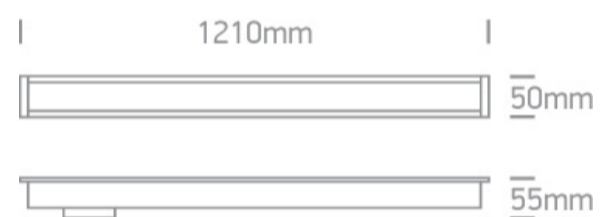

11 Office & Kitchen>UGR19 Recessed LED Linear Profiles

**38145AR/W/C**

40W UGR19 Recessed linear with diffuser, ideal for offices.  
Complete with 1000mA driver , 6pcs fixing clips, 4pcs connectors & 2pcs end cups. .

## Dimensions

## Physical Specification

Item Group	11 Office & Kitchen
Family	UGR19 Recessed LED Linear Profiles
Order Code	38145AR/W/C
Colour	White
Material	Aluminium
Diffuser Material	PC
Shape	Rectangular

Length	1210mm
Width	50mm
Height	55mm
Cutout Hole Width	1200mm
Cutout Hole Length	37mm
Recessed Ceiling	Yes
Depth Required	80mm
Indoor	Yes
Adjustable	No

#### Illumination Data

Colour Temperature	4000K
Lumen Output	3800lm
Light Efficiency	95lm/W
CRI	90
Illumination Diagram	
UGR	19