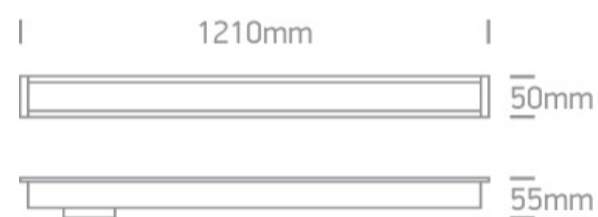

New 2025 Edition 2>Office & Kitchen

38145AR/W/V

CCT and Power variable 40W UGR19 Recessed linear with diffuser, ideal for offices.

Complete with power variable driver.

Complies with standard EN60598-1 and any other specific standards.

Downloads

Dimensions

Gallery

Physical Specification

Item Group	New 2025 Edition 2
Family	Office & Kitchen
Order Code	38145AR/W/V
Colour	White
Material	Aluminium
Shape	Rectangular
Length	1210mm

Width	50mm
Height	55mm
Cutout Hole Width	1200mm
Cutout Hole Length	37mm
Recessed Ceiling	Yes
Depth Required	80mm
Indoor	Yes
Adjustable	No

Colour Temperature	3000K-4000K-5000K
Lumen Output	3800lm (40W)
Light Efficiency	95lm/W
CRI	90
Illumination Diagram	
UGR	19

Packing Info

Pcs/Carton	12
Barcode	5291889082477
HS Code	9405413990

Certification & Warranty