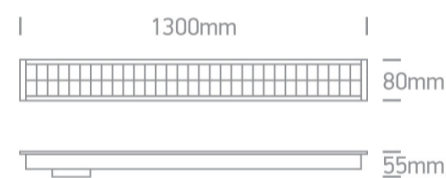

11 Office & Kitchen>Recessed LED Linear Profiles

38150BR/B/C

40W UGR17 Recessed linear with diffuser, ideal for offices.

Complete with 1000mA driver , 4pcs fixing clips, 4pcs connectors & 2pcs end cups.

Can be connected in line

Complies with standard EN60598-1 and any other specific standards.

Downloads

Dimensions

Gallery

Physical Specification

Item Group

11 Office & Kitchen

Family

Plastic

Shape

Rectangular

Length	1300mm
Width	80mm
Height	55mm
Cutout Hole Width	1280mm
Cutout Hole Length	68mm
Recessed Ceiling	Yes
Depth Required	80mm
Indoor	Yes
Adjustable	No

Electrical Characteristics

Illumination Data

Colour Temperature	4000K
Lumen Output	4000lm
Light Efficiency	100lm/W
CRI	90
Beam Angle	34°
Illumination Diagram	
Dark Light	Yes
UGR	17

Packing Info

Box Weight	2.483kg
Pcs/Carton	12
Barcode	5291889063841
HS Code	9405409900