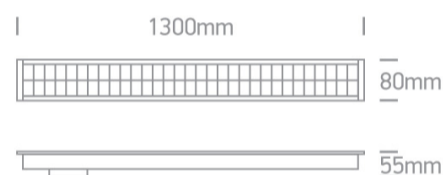

11 Office & Kitchen>Recessed LED Linear Profiles

38150BR/B/W

40W UGR17 Recessed linear with diffuser, ideal for offices.

Complete with 1000mA driver , 4pcs fixing clips, 4pcs connectors & 2pcs end cups.

Can be connected in line

Complies with standard EN60598-1 and any other specific standards.

Downloads

Dimensions

Gallery

Physical Specification

Item Group	11 Office & Kitchen
Family	Recessed LED Linear Profiles
Order Code	38150BR/B/W
Colour	Black
Material	Aluminium
Diffuser Material	Plastic
Shape	Rectangular

Length	1300mm
Width	80mm
Height	55mm
Cutout Hole Width	1280mm
Cutout Hole Length	68mm
Recessed Ceiling	Yes
Depth Required	80mm
Indoor	Yes
Adjustable	No

Electrical Characteristics

Gear	Built In
Fitting + Driver	
Input Voltage	220-240V
50 Hz	Yes
60 Hz	Yes
Safety Class	
Power(Watts)	40W
IP Rating	IP20
Light Source	LED built in
Dimmable	No
F Mark	

Illumination Data

Colour Temperature	3000K
Lumen Output	4000lm
Light Efficiency	100lm/W
CRI	90
Beam Angle	34°
Illumination Diagram	
Dark Light	Yes
UGR	17

Packing Info

Box Weight	2.483kg
Pcs/Carton	12
Barcode	5291889063858
HS Code	9405409900