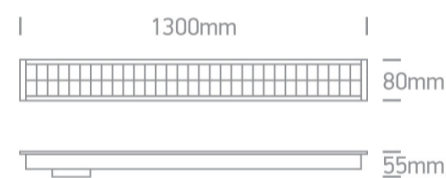

## 38150BR/W/W

40W UGR17 Recessed linear with diffuser, ideal for offices.

Complete with 1000mA driver , 4pcs fixing clips, 4pcs connectors & 2pcs end cups.

Can be connected in line

Complies with standard EN60598-1 and any other specific standards.

### Dimensions

White

Material

Aluminium

Diffuser Material

Plastic

Shape

Rectangular

Length	1300mm
Width	80mm
Height	55mm
Cutout Hole Width	1280mm
Cutout Hole Length	68mm
Recessed Ceiling	Yes
Depth Required	80mm
Indoor	Yes
Adjustable	No