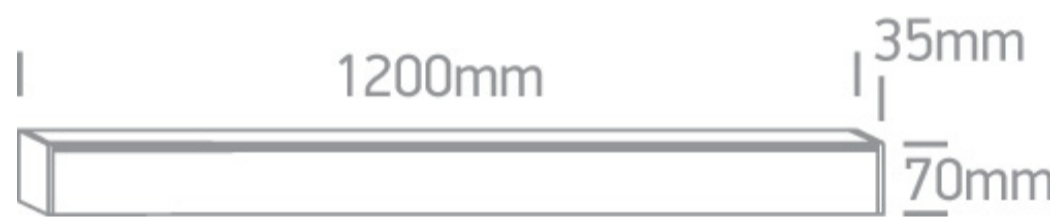

New 2025 Edition 2>Office & Kitchen

38150C/W/V

CCT and Power variable 40W UGR19 Linear system with diffuser for surface or suspended installation, ideal for offices.

Complete with power variable driver

Complies with standard EN60598-1 and any other specific standards.

Downloads

Dimensions

Gallery

Accessories

050170

050170C/W

Related items

38150E/W

Physical Specification

Item Group	New 2025 Edition 2
Family	Office & Kitchen
Order Code	38150C/W/V
Colour	White
Material	Aluminium
Shape	Rectangular
Length	1200mm
Width	35mm
Height	70mm
Surface Ceiling	Yes
Suspended Ceiling	Yes
Indoor	Yes
Adjustable	No

#### Illumination Data

Colour Temperature	3000K-4000K-5000K
Lumen Output	3400lm (40w)
Light Efficiency	85lm/W
CRI	90
Illumination Diagram	
UGR	19