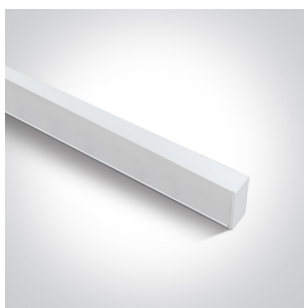

Related items

38150E/W

Physical Specification

Item Group	New 2025 Edition 2
Family	Office & Kitchen
Order Code	38150C/W/V
Colour	White
Material	Aluminium
Shape	Rectangular
Length	1200mm
Width	35mm
Height	70mm
Surface Ceiling	Yes
Suspended Ceiling	Yes
Indoor	Yes
Adjustable	No

Electrical Characteristics

Gear	Built In
Fitting + Driver	
Input Voltage	220-240V
50 Hz	Yes
60 Hz	Yes
Safety Class	
Power(Watts)	20W-30W-40W
IP Rating	IP20