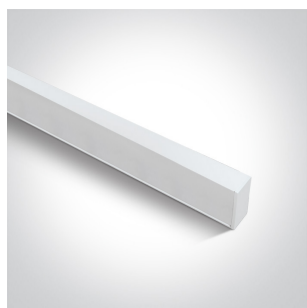

38150E/W

Physical Specification

Item Group	New 2025 Edition 2
Family	Office & Kitchen
Order Code	38151A/W/V
Colour	White
Material	Aluminium
Shape	Rectangular
Length	1500mm
Width	70mm
Height	35mm
Surface Ceiling	Yes
Suspended Ceiling	Yes
Indoor	Yes
Adjustable	No