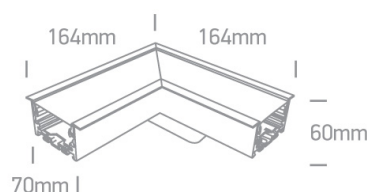

New 2025 Edition 2>Office & Kitchen

38152RC/W/V

CCT and Power variable 14W corner for 38152R.

Complete with power variable driver.

Complies with standard EN60598-1 and any other specific standards.

Downloads

Dimensions

Gallery

Related items

38152R/W/V

Physical Specification

Item Group

New 2025 Edition 2

Family

Office & Kitchen

Order Code	38152RC/W/V
Colour	White
Material	Aluminium
Shape	Rectangular
Length	164x164mm
Width	70mm
Height	60mm
Cutout Hole Width	160x160mm
Cutout Hole Length	60mm
Recessed Ceiling	Yes
Depth Required	80mm
Indoor	Yes
Adjustable	No