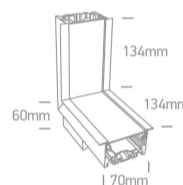

## 38152RL/W/C

10W ceiling to wall corner for 38152R.

Complete with 200mA driver , 4pcs fixing clips, 4pcs connectors & 2pcs end cups.

Complies with standard EN60598-1 and any other specific standards.

### Dimensions

### Physical Specification

Item Group	11 Office & Kitchen
Family	Recessed LED Linear Profiles
Order Code	38152RL/W/C
Colour	White
Material	Aluminium
Diffuser Material	Plastic
Shape	Rectangular

Length	134x134mm
Width	70mm
Height	60mm
Cutout Hole Width	100x100mm
Cutout Hole Length	60mm
Recessed Ceiling	Yes
Depth Required	80mm
Indoor	Yes
Adjustable	No