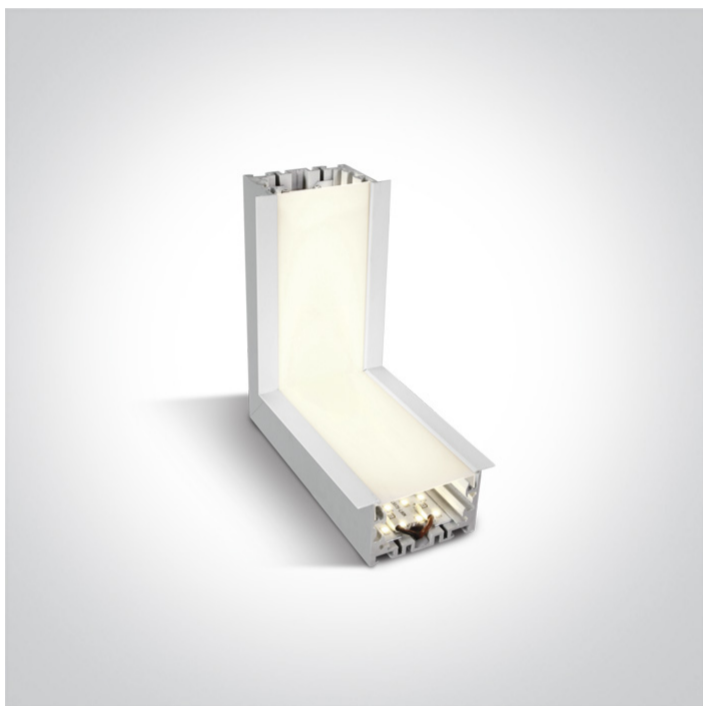

## 38152RL/W/C

10W ceiling to wall corner for 38152R.

Complete with 200mA driver , 4pcs fixing clips, 4pcs connectors & 2pcs end cups.

Complies with standard EN60598-1 and any other specific standards.

### Physical Specification

Item Group	11 Office & Kitchen
Family	Recessed LED Linear Profiles
Order Code	38152RL/W/C
Colour	White
Material	Aluminium
Diffuser Material	Plastic
Shape	Rectangular

Length	134x134mm
Width	70mm
Height	60mm
Cutout Hole Width	100x100mm
Cutout Hole Length	60mm
Recessed Ceiling	Yes
Depth Required	80mm
Indoor	Yes
Adjustable	No