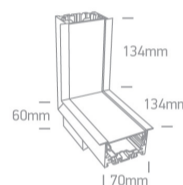

11 Office & Kitchen>Recessed LED Linear Profiles

38152RL/W/W

10W ceiling to wall corner for 38152R.

Complete with 200mA driver , 4pcs fixing clips, 4pcs connectors & 2pcs end cups.

Complies with standard EN60598-1 and any other specific standards.

Downloads

Dimensions

Gallery

Physical Specification

Item Group

11 Office & Kitchen

Family

Recessed LED Linear Profiles

Shape

Rectangular

Length	134x134mm
Width	70mm
Height	60mm
Cutout Hole Width	100x100mm
Cutout Hole Length	60mm
Recessed Ceiling	Yes
Depth Required	80mm
Indoor	Yes
Adjustable	No

Electrical Characteristics

Gear	Built In
Fitting + Driver	
Input Voltage	220-240V
50 Hz	Yes
60 Hz	Yes
Safety Class	
Power(Watts)	10W
IP Rating	IP20
Light Source	LED built in
Dimmable	No
F Mark	

Illumination Data

Colour Temperature	3000K
Lumen Output	900m
Light Efficiency	90lm/W
CRI	90
Illumination Diagram	

Packing Info

Box Weight	0.650kg
Pcs/Carton	6

Barcode

5291889062691

HS Code

9405409900