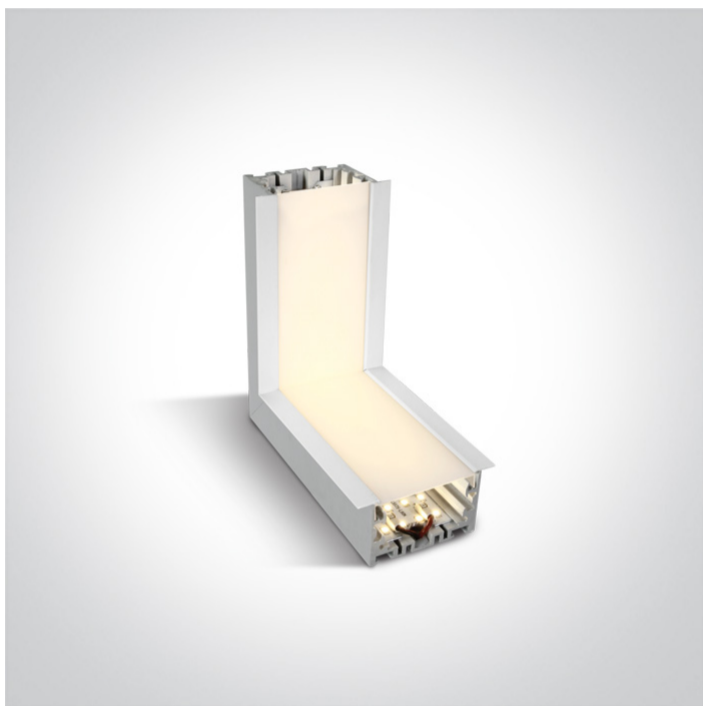

11 Office & Kitchen>Recessed LED Linear Profiles

38152RL/W/W

10W ceiling to wall corner for 38152R.

Complete with 200mA driver , 4pcs fixing clips, 4pcs connectors & 2pcs end cups.

Complies with standard EN60598-1 and any other specific standards.

Downloads

Dimensions

Gallery

Physical Specification

Item Group

11 Office & Kitchen

Family

Recessed LED Linear Profiles

Order Code

38152RL/W/W

Colour

White

Material

Aluminium

Diffuser Material

Plastic

Shape

Rectangular

Length	134x134mm
Width	70mm
Height	60mm
Cutout Hole Width	100x100mm
Cutout Hole Length	60mm
Recessed Ceiling	Yes
Depth Required	80mm
Indoor	Yes
Adjustable	No

Electrical Characteristics

Gear	Built In
Fitting + Driver	
Input Voltage	220-240V
50 Hz	Yes
60 Hz	Yes
Safety Class	
Power(Watts)	10W
IP Rating	IP20
Light Source	LED built in
Dimmable	No
F Mark	