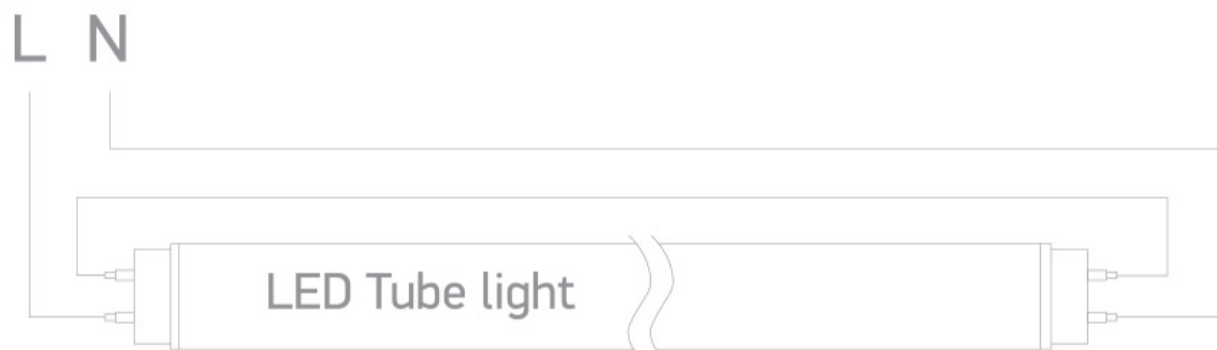

Physical Specification

Item Group	21 Industrial & Floodlights
Family	The T8 IP65 Fluo Range Single
Order Code	38158E
Colour	Grey
Material	PC