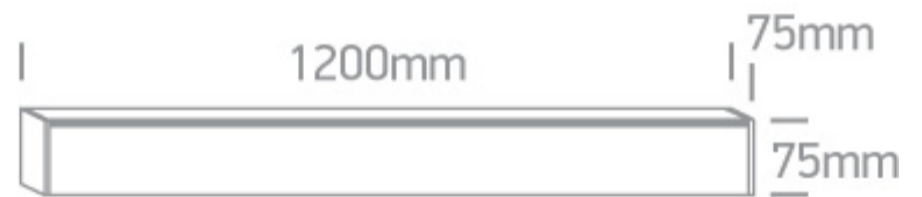

New 2025 Edition 2>Office & Kitchen

38160A/B/V

CCT and Power variable 40W UGR19 Linear system with diffuser for surface or suspended installation, ideal for offices.

Complete with power variable driver.

Complies with standard EN60598-1 and any other specific standards

Downloads

Dimensions

Gallery

Accessories

050170

Physical Specification

Item Group	New 2025 Edition 2
Family	Office & Kitchen
Order Code	38160A/B/V
Colour	Black
Material	Aluminium
Diffuser Material	PC
Shape	Rectangular
Length	1200mm
Width	75mm
Height	75mm
Surface Ceiling	Yes
Suspended Ceiling	Yes
Indoor	Yes
Adjustable	No

Electrical Characteristics

Gear	Built In
Fitting + Driver	
Input Voltage	220-240V
50 Hz	Yes
60 Hz	Yes
Safety Class	
Power(Watts)	20W-30W-40W
IP Rating	IP20
Light Source	LED built in
Dimmable	No
Cable Length	300cm
F Mark	