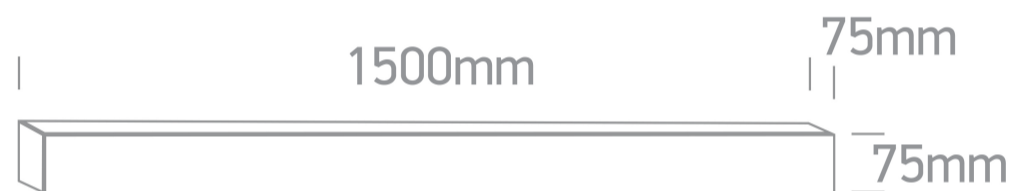

11 Office & Kitchen > LED Linear Profiles Large size

38161A/B/W

50W UGR19 Linear system with diffuser for surface or suspended installation, ideal for offices.

Complete with 1250mA driver, 5pcs fixing clips & 4pcs connectors.

Complies with standard EN60598-1 and any other specific standards.

Downloads

Dimensions

Gallery

Accessories

050170

Physical Specification

Item Group	11 Office & Kitchen
Family	LED Linear Profiles Large size
Order Code	38161A/B/W
Colour	Black
Material	Aluminium
Shape	Rectangular
Length	1500mm
Width	75mm
Height	75mm
Surface Ceiling	Yes
Suspended Ceiling	Yes
Indoor	Yes
Adjustable	No

Electrical Characteristics

Gear	Built In
Fitting + Driver	
Input Voltage	220-240V
50 Hz	Yes
60 Hz	Yes
Safety Class	
Power(Watts)	50W
IP Rating	IP20
Light Source	LED built in
Dimmable	No
Cable Length	300cm
F Mark	

Illumination Data

Colour Temperature	3000K
Lumen Output	4250lm
Light Efficiency	85lm/W
CRI	90
Illumination Diagram	
UGR	19

Packing Info

Box Weight	3.780kg
Pcs/Carton	9
Barcode	5291889077428
HS Code	9405413990