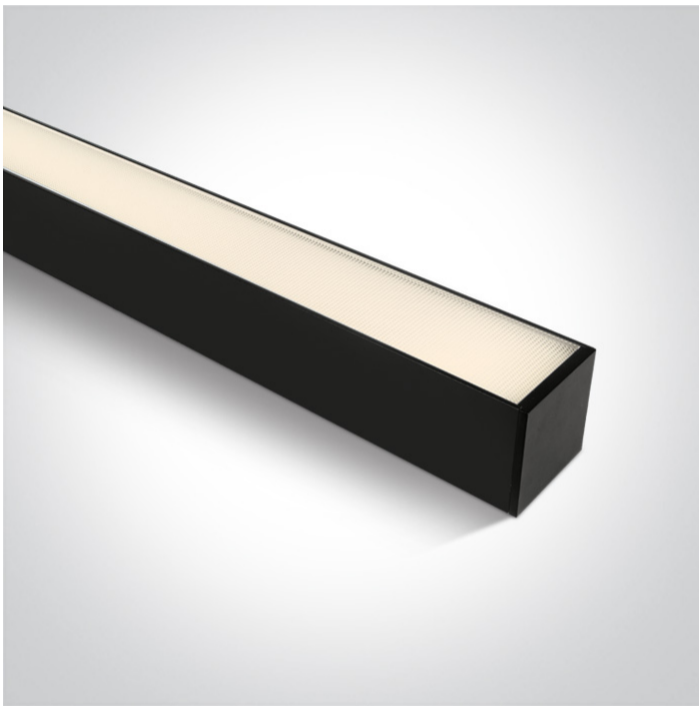

11 Office & Kitchen > LED Linear Profiles Large size

38161A/B/W

50W UGR19 Linear system with diffuser for surface or suspended installation, ideal for offices.

Complete with 1250mA driver, 5pcs fixing clips & 4pcs connectors.

Complies with standard EN60598-1 and any other specific standards.

Downloads

Dimensions

Gallery

Accessories

050170

Physical Specification

Item Group	11 Office & Kitchen
Family	LED Linear Profiles Large size
Order Code	38161A/B/W
Colour	Black
Material	Aluminium
Shape	Rectangular
Length	1500mm
Width	75mm
Height	75mm
Surface Ceiling	Yes
Suspended Ceiling	Yes
Indoor	Yes
Adjustable	No