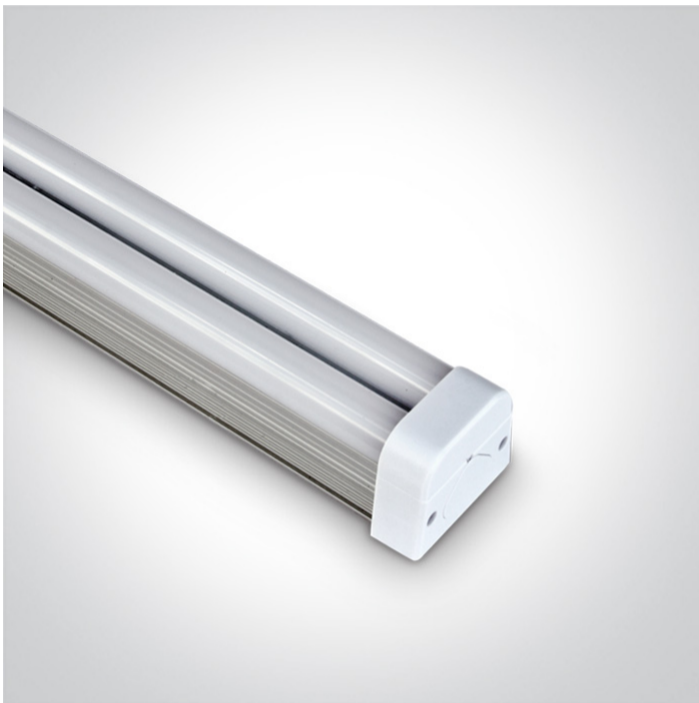

08 Strips & Profiles > The 230V Solid Double LED Strip Aluminium + PC

38207L/C

7W 230V Double Solid LED Strip, IP20.

Complete with non-dimmable LED driver.

Supplied with 6cm corner cable, 50 cm power cable 1pc connector & 3 fixing clips.

Connect Maximum 5pcs at 110V & 10pcs at 230V

Complies with standard EN60598-1 and any other specific standards.

Downloads

Dimensions

Gallery

Physical Specification

Item Group	08 Strips & Profiles
Family	The 230V Solid Double LED Strip Aluminium + PC
Order Code	38207L/C
Material	Aluminium
Diffuser Material	PC

Shape	Rectangular
Length	300mm
Width	45mm
Height	36mm
Surface Ceiling	Yes
Surface Wall	Yes
Indoor	Yes

Electrical Characteristics

Gear	Built In
------	----------

Fitting + Driver

Input Voltage	100-240V
50 Hz	Yes
60 Hz	Yes
Safety Class	
Power(Watts)	7W
IP Rating	IP20
Light Source	LED built in
Dimmable	No
F Mark	