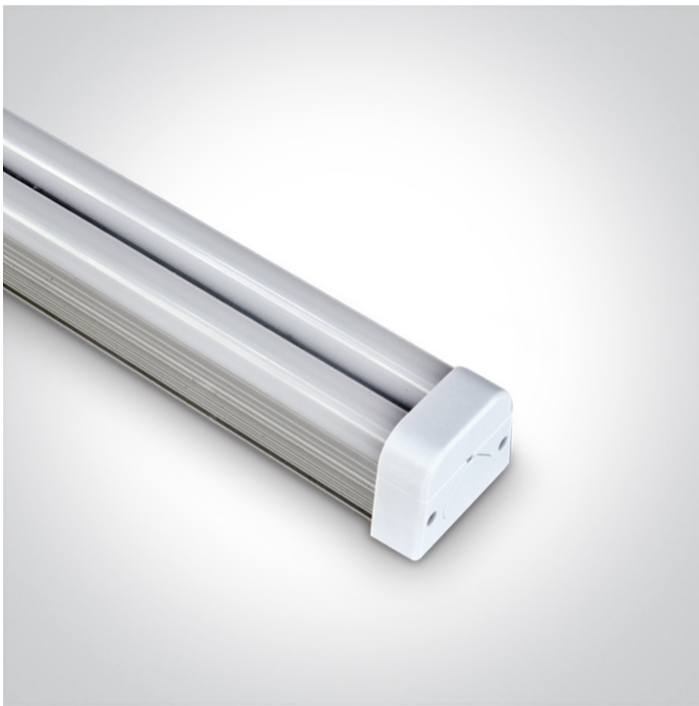

08 Strips & Profiles > The 230V Solid Double LED Strip Aluminium + PC

38215L/D

15W 230V Solid LED Strip, IP20.

Complete with non-dimmable LED driver.

Supplied with 6cm corner cable, 50 cm power cable 1pc connector & 3 fixing clips.

Connect Maximum 5pcs at 110V & 10pcs at 230V

Complies with standard EN60598-1 and any other specific standards.

Downloads

Dimensions

Gallery

Physical Specification

Item Group	08 Strips & Profiles
Family	The 230V Solid Double LED Strip Aluminium + PC
Order Code	38215L/D
Material	Aluminium
Diffuser Material	PC

Shape	Rectangular
Length	570mm
Width	45mm
Height	36mm
Surface Ceiling	Yes
Surface Wall	Yes
Indoor	Yes

Electrical Characteristics

Gear	Built In
Fitting + Driver	
Input Voltage	100-240V
50 Hz	Yes
60 Hz	Yes
Safety Class	
Power(Watts)	15W
IP Rating	IP20
Light Source	LED built in
Dimmable	No
F Mark	