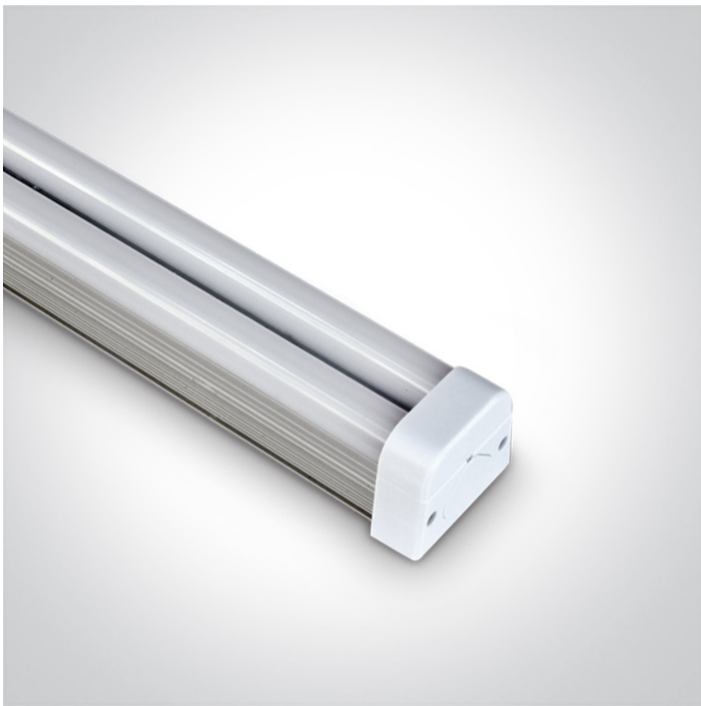

08 Strips & Profiles>The 230V Solid Double LED Strip Aluminium + PC

## 38215L/W

15W 230V Solid LED Strip, IP20.

Complete with non-dimmable LED driver.

Supplied with 6cm corner cable, 50 cm power cable 1pc connector & 3 fixing clips.

Connect Maximum 5pcs at 110V & 10pcs at 230V

### Physical Specification

Item Group	08 Strips & Profiles
Family	The 230V Solid Double LED Strip Aluminium + PC
Order Code	38215L/W
Material	Aluminium
Diffuser Material	PC

Shape	Rectangular
Length	570mm
Width	45mm
Height	36mm
Surface Ceiling	Yes
Surface Wall	Yes
Indoor	Yes