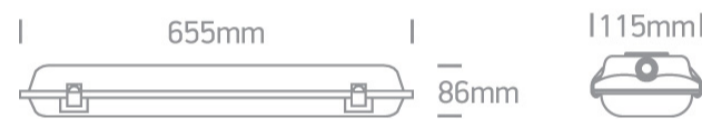

21 Industrial & Floodlights>The T8 IP65 Fluo Range PC + PC

38218P

T8 IP65 Fluo Range

Complies with standard EN60598-1 and any other specific standards.

Complete with electronic ballast

Downloads

Dimensions

Physical Specification

Item Group	21 Industrial & Floodlights
Family	The T8 IP65 Fluo Range PC + PC
Order Code	38218P
Colour	Grey
Material	PC
Diffuser Material	PC
Shape	Circular
Height	655mm
Diameter	86mm
Surface Ceiling	Yes
Surface Wall	Yes
Indoor	Yes