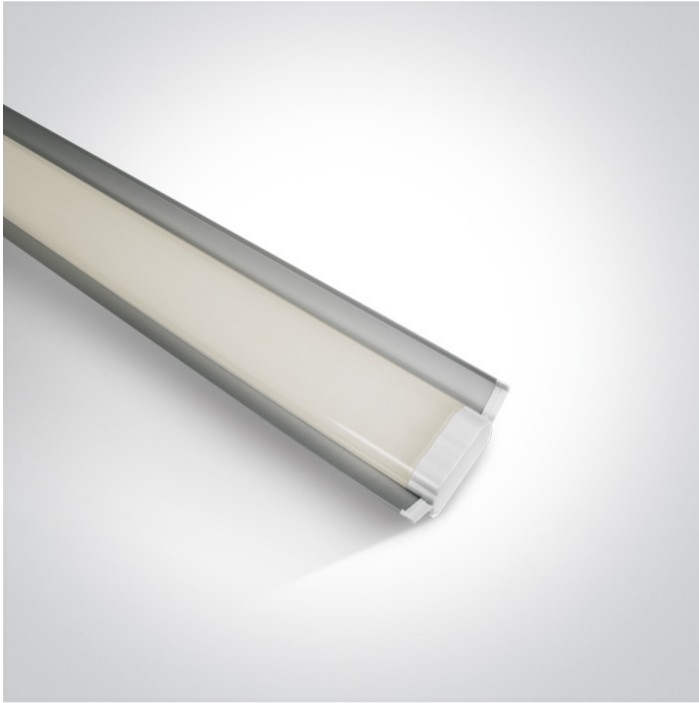

## 38236R/C

LED linear, ideal for supermarket applications. It can replace fluorescent fittings mounted on cable channels.

Supplied with 100-240V LED driver as standard.

Complies with standard EN60598-1 and any other specific standards.

### Physical Specification

Item Group	21 Industrial & Floodlights
Family	The Supermarket LED Linear Range Aluminium + PC
Order Code	38236R/C
Colour	Grey
Material	Die Cast
Diffuser Material	Glass
Shape	Rectangular
Length	1200mm
Width	105mm
Height	40mm
Surface Ceiling	Yes
Indoor	Yes