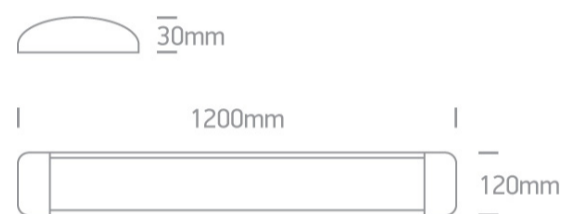

11 Office & Kitchen>The LED Linear Range

38248L/W/W

48W LED fitting ideal for office installation, IP20.

Supplied with non-dimmable LED driver.

Complies with standard EN60598-1 and any other specific standards.

Downloads

Dimensions

Accessories

050090

Physical Specification

Item Group	11 Office & Kitchen
Family	The LED Linear Range
Order Code	38248L/W/W
Colour	White
Material	Aluminium
Diffuser Material	PC

Shape	Rectangular
Length	1200mm
Width	120mm
Height	30mm
Surface Ceiling	Yes
Indoor	Yes

3000K

4200lm

87,5lm/W

80

Packing Info

Box Length
Box Width
Box Height
Box Weight
Pcs/Carton
Barcode
HS Code

124cm

13,5cm