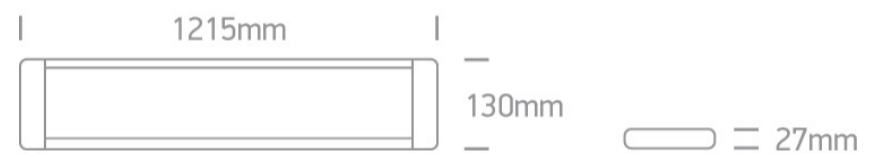

11 Office & Kitchen>The LED Linear Range

38248M/W/C

48W LED fitting ideal for office installation, IP20.

Supplied with non-dimmable LED driver.

Complies with standard EN60598-1 and any other specific standards.

Downloads

Dimensions

Accessories

050090

Physical Specification

Item Group	11 Office & Kitchen
Family	The LED Linear Range
Order Code	38248M/W/C
Colour	White
Material	Aluminium + Plastic
Shape	Rectangular

Length	1215mm
Width	130mm
Height	27mm
Surface Ceiling	Yes
Indoor	Yes