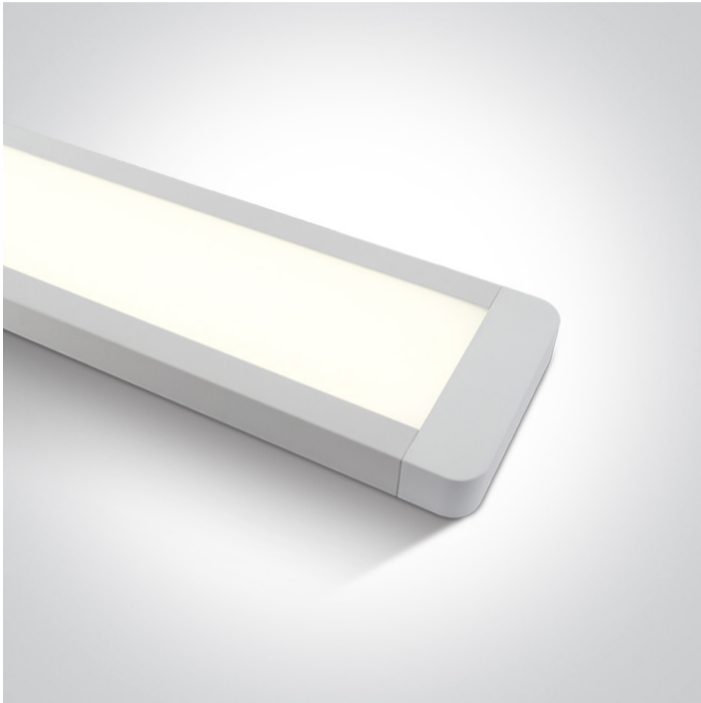

11 Office & Kitchen>The LED Linear Range CCT V

38250M/W/V

CCT Variable 50W LED fitting ideal for office installation, IP20.

Supplied with non-dimmable LED driver.

Complies with standard EN60598-1 and any other specific standards.

Downloads

Dimensions

Accessories

050090

Physical Specification

Item Group	11 Office & Kitchen
Family	The LED Linear Range CCT V
Order Code	38250M/W/V
Colour	White
Material	Aluminium + Plastic
Shape	Rectangular

Length	1470mm
Width	130mm
Height	27mm
Surface Ceiling	Yes
Indoor	Yes

Electrical Characteristics

Gear	Built In
Fitting + Driver	
Input Voltage	220-240V
50 Hz	Yes
60 Hz	Yes
Safety Class	
Power(Watts)	50W
IP Rating	IP20
Light Source	LED built in
Dimmable	No
F Mark	

Fitting	
IP Rating	IP20
Light Source	LED built in
LED Type	SMD 2835
LED Brand	Samsung

Gear	
Gear Type	Led Driver
Input Voltage	220-240V
50 Hz	Yes
60 Hz	Yes

Constant Current
250mA
IP Rating
Dimmable

Yes
155-180V
IP20
No