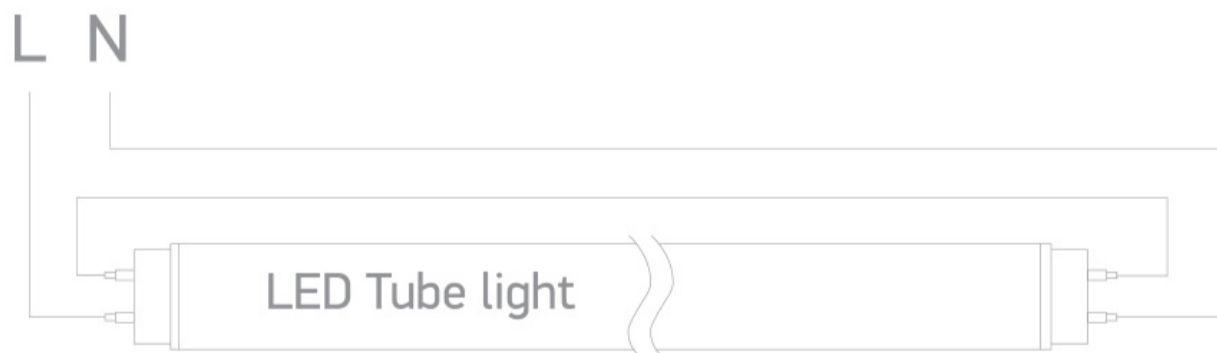

Physical Specification

Item Group	21 Industrial & Floodlights
Family	The IP65 Range For T8 LED Tubes PC + PC
Order Code	38258E
Colour	Grey
Material	PC