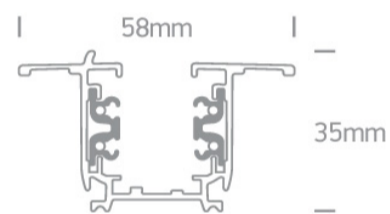

## 40003R/B

3-Phase 16A recessed track for commercial applications.

Complies with standard EN60598-1 and any other specific standards.

### Dimensions

41004A/B/L

41004A/B/R

41008A/B

41010A/B

41012A/B/L

41012A/B/R

41016A/B/L

## Physical Specification

Item Group	10 Tracks & Magnetic
Family	Square Track Recessed
Order Code	40003R/B
Colour	Black
Material	Aluminium
Shape	Rectangular
Length	3000mm
Width	58mm
Height	35mm
Cutout Hole Width	40mm
Cutout Hole Length	3000mm
Recessed Ceiling	Yes
Depth Required	35mm
Indoor	Yes
Adjustable	No