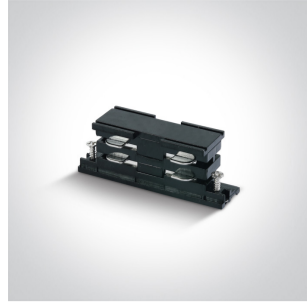

### Dimensions

41004A/B/L

41004A/B/R

41008A/B

41010A/B

41012A/B/L

41012A/B/R

41016A/B/L

## Physical Specification

Item Group	10 Tracks & Magnetic
Family	Square Track Recessed
Order Code	40003R/B
Colour	Black
Material	Aluminium
Shape	Rectangular
Length	3000mm
Width	58mm
Height	35mm
Cutout Hole Width	40mm
Cutout Hole Length	3000mm
Recessed Ceiling	Yes
Depth Required	35mm
Indoor	Yes
Adjustable	No