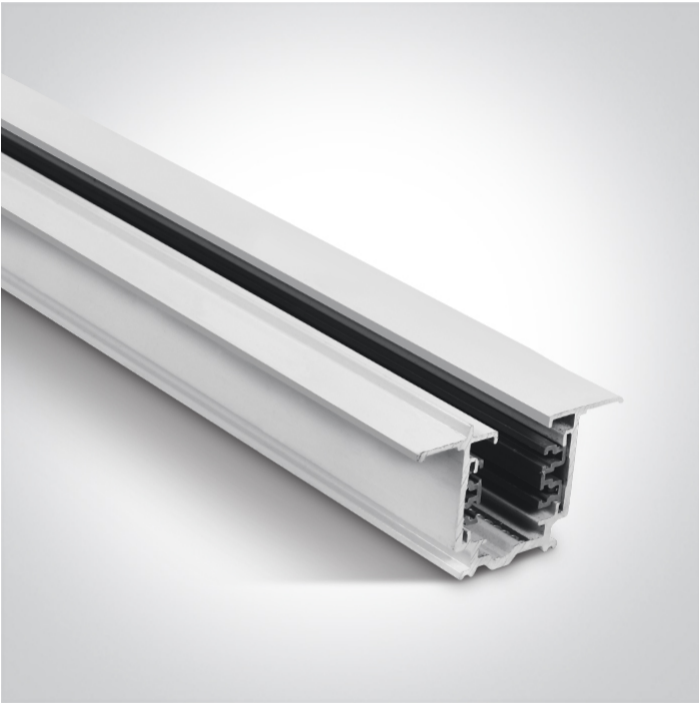

10 Tracks & Magnetic > Square Track Recessed

40003R/W

3-Phase 16A recessed track for commercial applications.

Complies with standard EN60598-1 and any other specific standards.

Downloads

Dimensions

41004A/W/L

41020/W

41022A/W

41024A/W

41026R/W

41032/W

41034R

Physical Specification

Item Group	10 Tracks & Magnetic
Family	Square Track Recessed
Order Code	40003R/W
Colour	White
Material	Aluminium
Shape	Rectangular
Length	3000mm
Width	58mm
Height	35mm
Cutout Hole Width	40mm
Cutout Hole Length	3000mm
Recessed Ceiling	Yes
Depth Required	35mm
Indoor	Yes
Adjustable	No