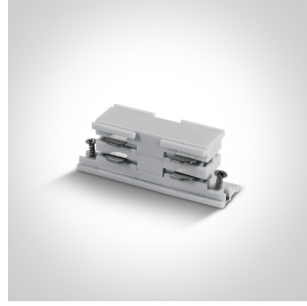

10 Tracks & Magnetic > Square Track Recessed

40003R/W

3-Phase 16A recessed track for commercial applications.

Complies with standard EN60598-1 and any other specific standards.

Downloads

Dimensions

41004A/W/L

41004A/W/R

41008A/W

41010A/W

41012A/W/L

41012A/W/R

41016A/W/L

41016A/W/R

41018A/W

41020/W

41022A/W

41024A/W

41026R/W

41032/W

41034R

Physical Specification

Item Group	10 Tracks & Magnetic
Family	Square Track Recessed
Order Code	40003R/W
Colour	White
Material	Aluminium
Shape	Rectangular
Length	3000mm
Width	58mm
Height	35mm
Cutout Hole Width	40mm
Cutout Hole Length	3000mm
Recessed Ceiling	Yes
Depth Required	35mm
Indoor	Yes
Adjustable	No