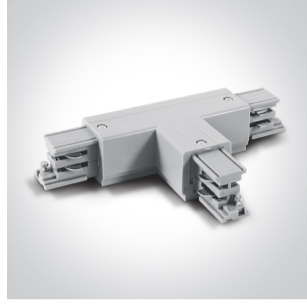

10 Tracks & Magnetic > Square Track Recessed

40003R/W

3-Phase 16A recessed track for commercial applications.

Complies with standard EN60598-1 and any other specific standards.

Downloads

Dimensions

41004A/W/L

41004A/W/R

41008A/W

41010A/W

41012A/W/L

41012A/W/R

41016A/W/L

41016A/W/R

41018A/W

41020/W

41022A/W

41024A/W

41026R/W

41032/W

41034R

Physical Specification

Item Group	10 Tracks & Magnetic
Family	Square Track Recessed
Order Code	40003R/W
Colour	White
Material	Aluminium
Shape	Rectangular
Length	3000mm
Width	58mm
Height	35mm
Cutout Hole Width	40mm
Cutout Hole Length	3000mm
Recessed Ceiling	Yes
Depth Required	35mm
Indoor	Yes
Adjustable	No