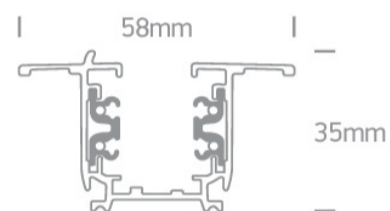

10 Tracks & Magnetic > Square Track Recessed

40003R/W

3-Phase 16A recessed track for commercial applications.

Complies with standard EN60598-1 and any other specific standards.

Downloads

Dimensions

41004A/W/L

41004A/W/R

41008A/W

41010A/W

41012A/W/L

41012A/W/R

41016A/W/L

41016A/W/R

41018A/W

41020/W

41022A/W

41024A/W

41026R/W

41032/W

41034R

Physical Specification

Item Group	10 Tracks & Magnetic
Family	Square Track Recessed
Order Code	40003R/W
Colour	White
Material	Aluminium
Shape	Rectangular
Length	3000mm
Width	58mm
Height	35mm
Cutout Hole Width	40mm
Cutout Hole Length	3000mm
Recessed Ceiling	Yes
Depth Required	35mm
Indoor	Yes
Adjustable	No

Packing Info

Box Weight	2.960kg
Pcs/Carton	6
Barcode	5291889023425
HS Code	9405990090

Certification & Warranty

switch to
one light!

one
LIGHT