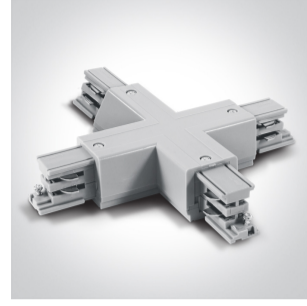

10 Tracks & Magnetic > Square Track Recessed

40003R/W

3-Phase 16A recessed track for commercial applications.

Complies with standard EN60598-1 and any other specific standards.

Downloads

Dimensions

41004A/W/L

41004A/W/R

41008A/W

41010A/W

41012A/W/L

41012A/W/R

41016A/W/L

41016A/W/R

41018A/W

41020/W

41022A/W

41024A/W

41026R/W

41032/W

41034R

Physical Specification

Item Group	10 Tracks & Magnetic
Family	Square Track Recessed
Order Code	40003R/W
Colour	White
Material	Aluminium
Shape	Rectangular
Length	3000mm
Width	58mm
Height	35mm
Cutout Hole Width	40mm
Cutout Hole Length	3000mm
Recessed Ceiling	Yes
Depth Required	35mm
Indoor	Yes
Adjustable	No