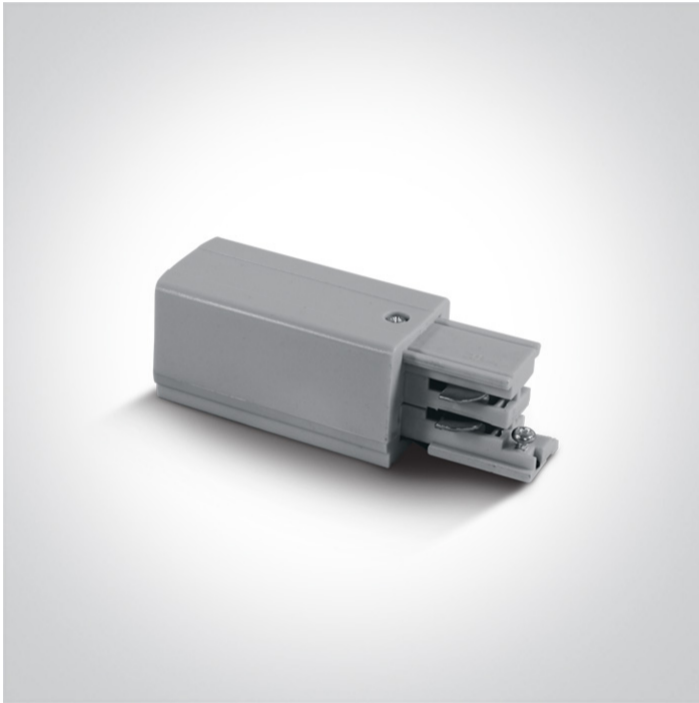

10 Tracks & Magnetic > Square Track Accessories

41004A/G/R

16A Grey Live End Right for track 40003A.

Downloads

Dimensions

Related items

40003A/G

Physical Specification

Item Group

10 Tracks & Magnetic

Family

Square Track Accessories

Order Code

41004A/G/R

Colour

Grey

Material

Plastic

Shape

Rectangular

Length

100mm

Height	34mm
Track mounted	Yes
Indoor	Yes
Adjustable	No

Packing Info