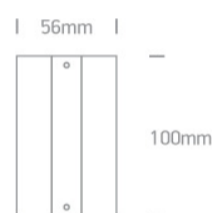

10 Tracks & Magnetic > Square Track Recessed

41008B/W

White Cover For 41010A

## Dimensions

## Physical Specification

Item Group	10 Tracks & Magnetic
Family	Square Track Recessed
Order Code	41008B/W
Colour	White
Material	Plastic
Shape	Rectangular
Length	56mm

Width	100mm
Track mounted	Yes
Indoor	Yes
Adjustable	No