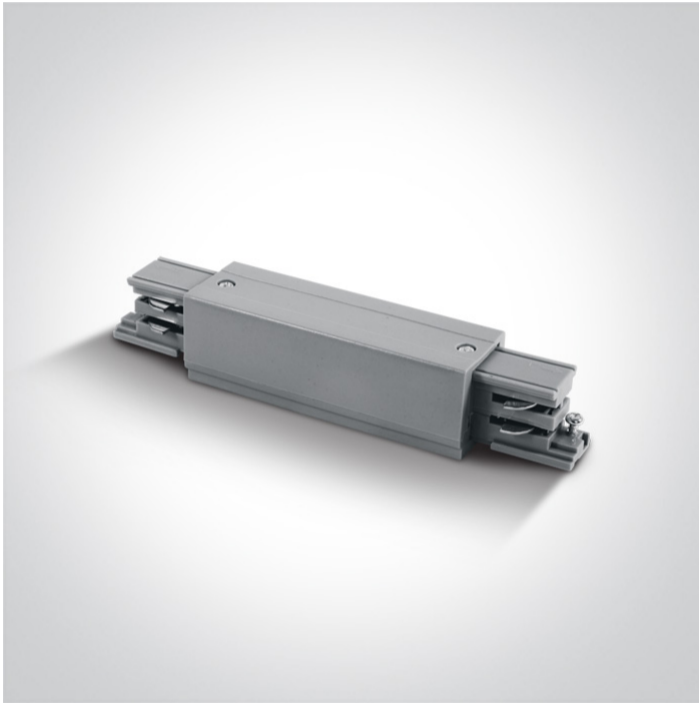

10 Tracks & Magnetic > Square Track Accessories

## 41010A/G

16A Grey connector live for track 40003A.

### Physical Specification

Item Group	10 Tracks & Magnetic
Family	Square Track Accessories
Order Code	41010A/G
Colour	Grey
Material	Plastic
Shape	Rectangular
Length	170mm

Height	34mm
Track mounted	Yes
Indoor	Yes
Adjustable	No