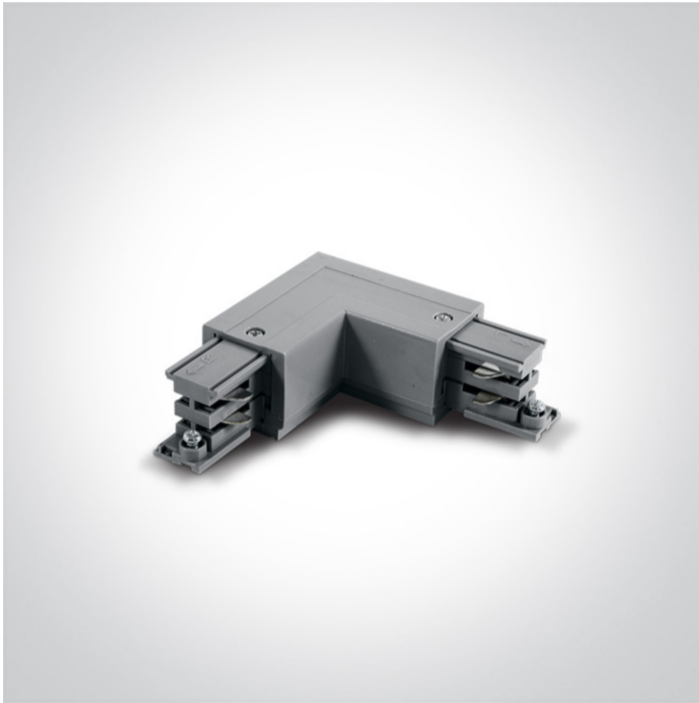

10 Tracks & Magnetic > Square Track Accessories

41012A/G/L

16A Grey Corner Left for track 40003A.

Downloads

Dimensions

Related items

40003A/G

Physical Specification

Item Group	10 Tracks & Magnetic
Family	Square Track Accessories
Order Code	41012A/G/L
Colour	Grey
Material	Plastic
Shape	Rectangular
Length	100mm

Height	100mm
Track mounted	Yes
Indoor	Yes
Adjustable	No