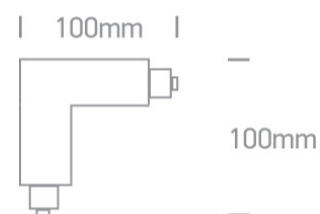

10 Tracks & Magnetic > Square Track Accessories

41012A/G/L

16A Grey Corner Left for track 40003A.

Downloads

Dimensions

Related items

40003A/G

Physical Specification

Item Group	10 Tracks & Magnetic
Family	Square Track Accessories
Order Code	41012A/G/L
Colour	Grey
Material	Plastic
Shape	Rectangular
Length	100mm

Height	100mm
Track mounted	Yes
Indoor	Yes
Adjustable	No

Packing Info

Box Weight	0.116kg
Pcs/Carton	25
Barcode	5291889023531
HS Code	9405920090

Certification & Warranty

Warranty	5 years
----------	---------

switch to
one light!

one
LIGHT