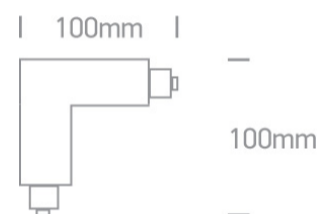

10 Tracks & Magnetic > Square Track Accessories

41012A/G/R

16A Grey Corner Right for track 40003A.

Downloads

Dimensions

Related items

40003A/G

Physical Specification

Item Group	10 Tracks & Magnetic
Family	Square Track Accessories
Order Code	41012A/G/R
Colour	Grey
Material	Plastic
Shape	Rectangular
Length	100mm

Height	100mm
Track mounted	Yes
Indoor	Yes
Adjustable	No

Packing Info

Box Weight	0.116kg
Pcs/Carton	25
Barcode	5291889023548
HS Code	9405920090

Certification & Warranty

Warranty	5 years
----------	---------

switch to
one light!

one
LIGHT