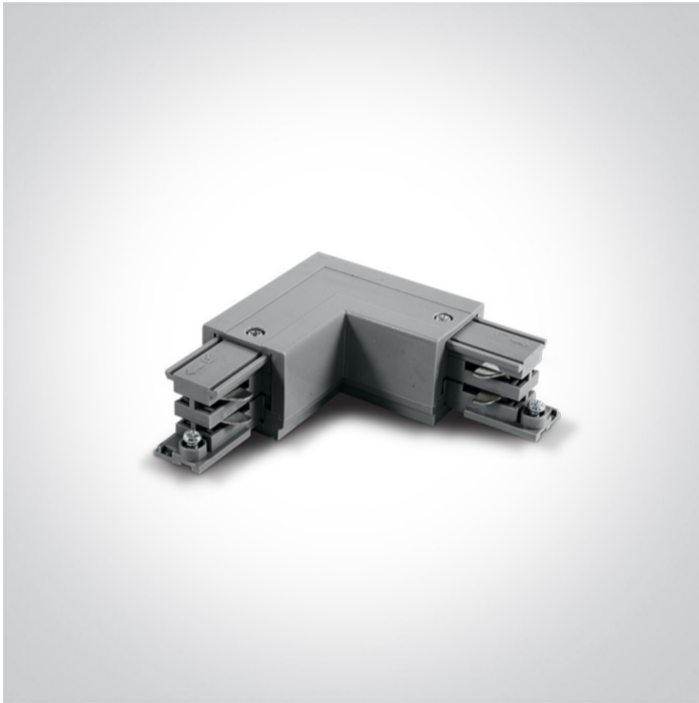

10 Tracks & Magnetic > Square Track Accessories

41012A/G/R

16A Grey Corner Right for track 40003A.

Downloads

Dimensions

Related items

40003A/G

Physical Specification

Item Group	10 Tracks & Magnetic
Family	Square Track Accessories
Order Code	41012A/G/R
Colour	Grey
Material	Plastic
Shape	Rectangular
Length	100mm

Height	100mm
Track mounted	Yes
Indoor	Yes
Adjustable	No