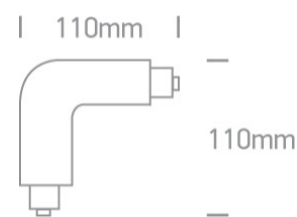

10 Tracks & Magnetic>Rounded Track Accessories

41012/B/L

16A Black Corner Left for track 40003.

Downloads

Dimensions

Physical Specification

Item Group	10 Tracks & Magnetic
Family	Rounded Track Accessories
Order Code	41012/B/L
Colour	Black
Material	Plastic
Shape	Rectangular
Length	110mm
Height	110mm
Track mounted	Yes
Indoor	Yes
Adjustable	No

## Packing Info

Box Weight

0,12Kg

Pcs/Carton

20

Barcode

5291889016502

HS Code