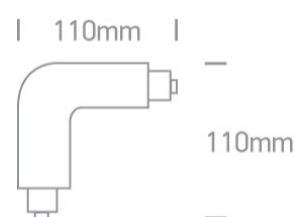

10 Tracks & Magnetic > Rounded Track Accessories

41012/B/L

16A Black Corner Left for track 40003.

Downloads

Dimensions

Physical Specification

| | |
|---------------|---------------------------|
| Item Group | 10 Tracks & Magnetic |
| Family | Rounded Track Accessories |
| Order Code | 41012/B/L |
| Colour | Black |
| Material | Plastic |
| Shape | Rectangular |
| Length | 110mm |
| Height | 110mm |
| Track mounted | Yes |
| Indoor | Yes |
| Adjustable | No |

Packing Info

Box Weight

0,12Kg

Pcs/Carton

20

Barcode

5291889016502

HS Code