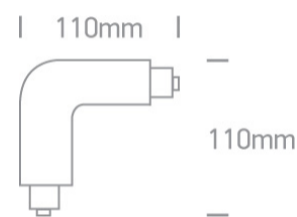

10 Tracks & Magnetic > Rounded Track Accessories

41012/B/R

16A Black Corner Right for track 40003.

Downloads

Dimensions

Physical Specification

Item Group	10 Tracks & Magnetic
Family	Rounded Track Accessories
Order Code	41012/B/R
Colour	Black
Material	Plastic
Shape	Rectangular
Length	110mm
Height	110mm
Track mounted	Yes
Indoor	Yes
Adjustable	No

Packing Info

Box Weight

0,12Kg

Pcs/Carton

20

Barcode

5291889017271

HS Code