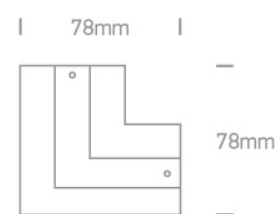

10 Tracks & Magnetic > Square Track Recessed

41012B/W

White Cover For 41012A

Downloads

Dimensions

Physical Specification

Item Group	10 Tracks & Magnetic
Family	Square Track Recessed
Order Code	41012B/W
Colour	White
Material	Plastic
Shape	Rectangular
Length	78mm
Width	78mm
Track mounted	Yes
Indoor	Yes
Adjustable	No

## Packing Info

Box Weight

0.008kg

Pcs/Carton

10

Barcode

5291889023579

HS Code