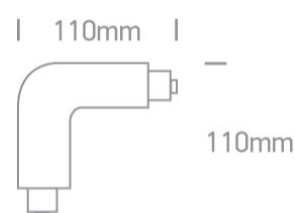

## 41012/G/L

16A Grey Corner Left for track 40003.

### Dimensions

### Physical Specification

|            |                           |
|------------|---------------------------|
| Item Group | 10 Tracks & Magnetic      |
| Family     | Rounded Track Accessories |
| Order Code | 41012/G/L                 |
| Colour     | Grey                      |
| Material   | Plastic                   |
| Shape      | Rectangular               |
| Length     | 110mm                     |

|               |       |
|---------------|-------|
| Height        | 110mm |
| Track mounted | Yes   |
| Indoor        | Yes   |
| Adjustable    | No    |