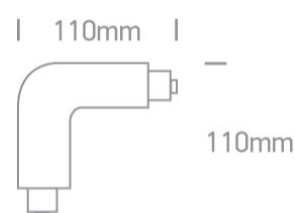

10 Tracks & Magnetic > Rounded Track Accessories

41012/G/L

16A Grey Corner Left for track 40003.

Downloads

Dimensions

Related items

40003/G

40003/G

Physical Specification

Item Group

10 Tracks & Magnetic

Family

Rounded Track Accessories

Order Code

41012/G/L

Colour

Grey

Material

Plastic

Shape

Rectangular

Length

110mm

Height	110mm
Track mounted	Yes
Indoor	Yes
Adjustable	No