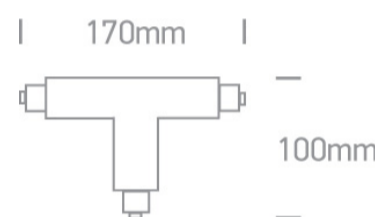

10 Tracks & Magnetic > Square Track Accessories

41016A/B

16A Black T Connector Right for track 40003A.

Downloads

Dimensions

Related items

40001A/B

40002A/B

40003A/B

Physical Specification

Item Group	10 Tracks & Magnetic
Family	Square Track Accessories
Order Code	41016A/B/R
Colour	Black
Material	Plastic
Shape	Rectangular
Length	170mm

Height	100mm
Track mounted	Yes
Indoor	Yes
Adjustable	No

Packing Info

Box Weight	0.172kg
Pcs/Carton	25
Barcode	5291889035831
HS Code	9405920090

Certification & Warranty

Warranty	5 years
----------	---------

switch to
one light!

one
LIGHT