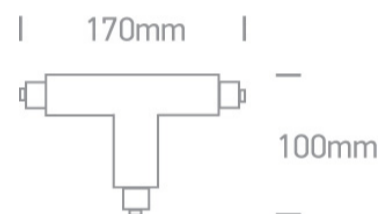

10 Tracks & Magnetic > Square Track Accessories

41016A/B/L

16A Black T Connector Left for track 40001A/40002A/40003A.

Downloads

Dimensions

Related items

40001A/B

40002A/B

40003A/B

Physical Specification

Item Group

10 Tracks & Magnetic

Family

Square Track Accessories

Order Code

41016A/B/L

Colour

Black

Material

Plastic

Shape

Rectangular

Length

170mm

Height	100mm
Track mounted	Yes
Indoor	Yes
Adjustable	No

Packing Info

Box Weight	0.172kg
Pcs/Carton	25
Barcode	5291889077053
HS Code	9405920090

Certification & Warranty

Warranty	5 years
----------	---------