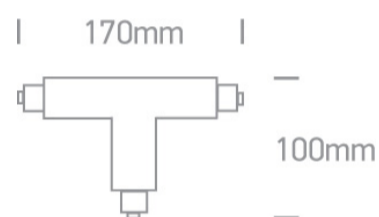

## 41016A/B/R

16A Black T Connector Right for track 40001A/40002A/40003A.

### Dimensions

### Physical Specification

Item Group	10 Tracks & Magnetic
Family	Square Track Accessories
Order Code	41016A/B/R
Colour	Black
Material	Plastic
Shape	Rectangular
Length	170mm

Height	100mm
Track mounted	Yes
Indoor	Yes
Adjustable	No