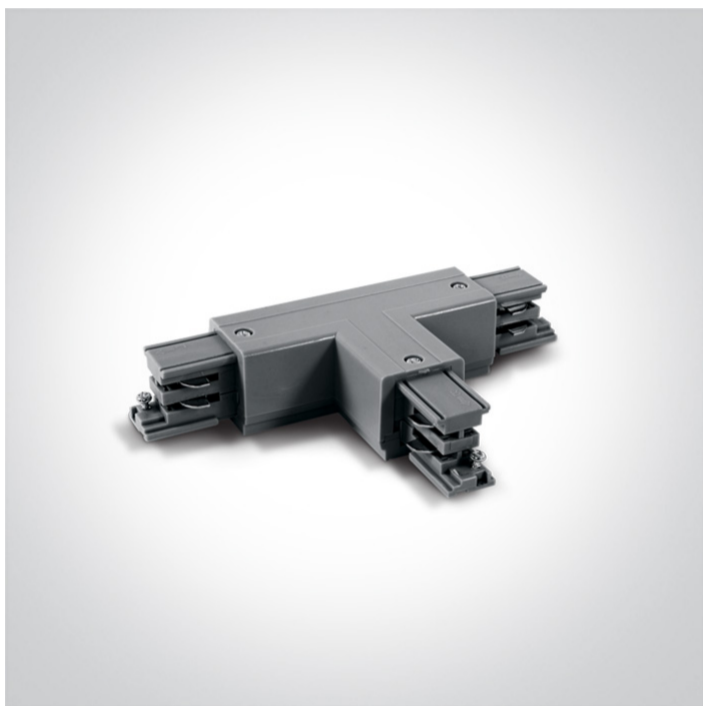

10 Tracks & Magnetic > Square Track Accessories

## 41016A/G

16A Grey T Connecor Right for track 40003A.

### Physical Specification

Item Group	10 Tracks & Magnetic
Family	Square Track Accessories
Order Code	41016A/G/R
Colour	Grey
Material	Plastic
Shape	Rectangular
Length	170mm

Height	100mm
Track mounted	Yes
Indoor	Yes
Adjustable	No