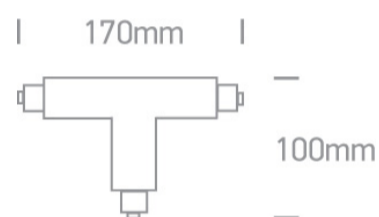

## 41016A/G

16A Grey T Connecor Right for track 40003A.

### Dimensions

### Physical Specification

Item Group	10 Tracks & Magnetic
Family	Square Track Accessories
Order Code	41016A/G/R
Colour	Grey
Material	Plastic
Shape	Rectangular
Length	170mm

Height	100mm
Track mounted	Yes
Indoor	Yes
Adjustable	No